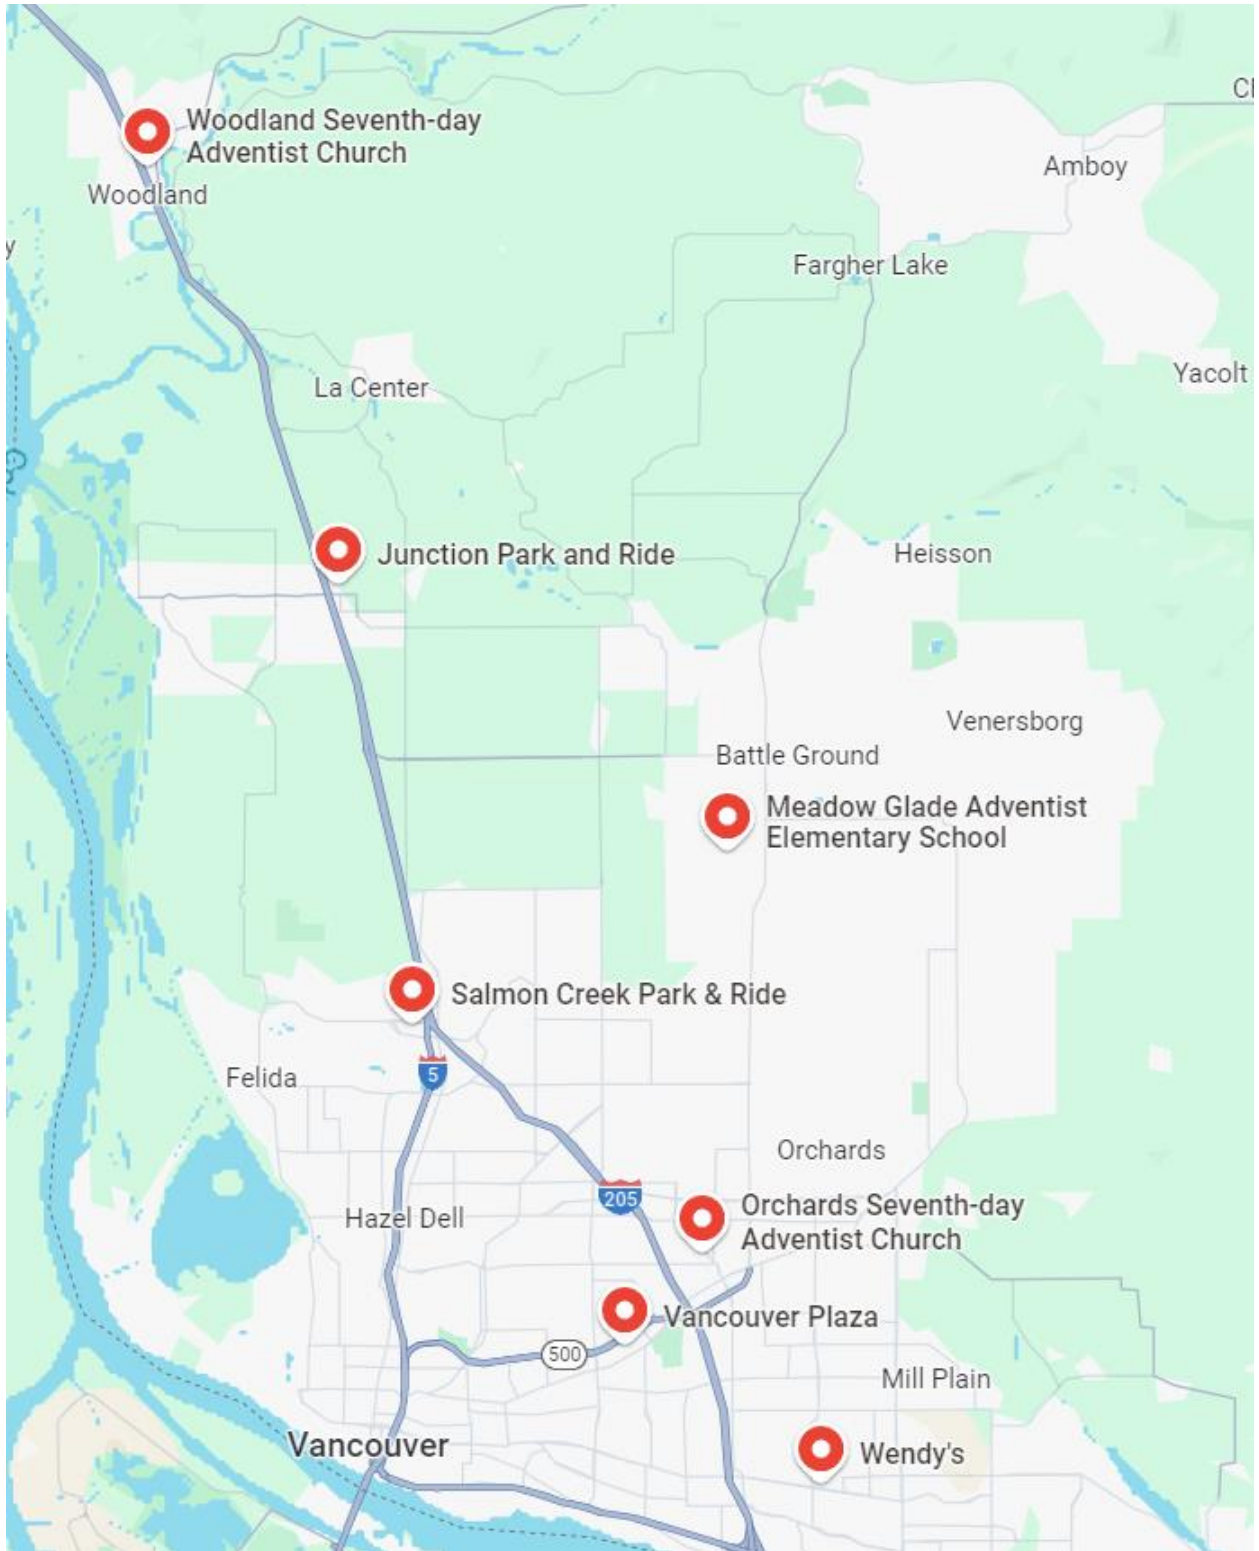

2024-2025 Bus Schedule

2024-2025 Bus Schedule

| Afternoon Bus Route | Bus Leave Times | Friday/Half Day |
|--|---------------------------|---------------------------|
| <p><u>Orchards SDA Church:</u> 6415 NE 102nd Ave, Vancouver, WA</p> | <p>Afternoon: 3:33 PM</p> | <p>Afternoon: 1:05 PM</p> |
| <p><u>Vancouver Plaza:</u> 7809 NE Vancouver Plaza Dr., Vancouver, WA</p> | <p>Afternoon: 3:39 PM</p> | <p>Afternoon: 1:11 PM</p> |
| <p><u>Wendy's Parking Lot:</u> 13723 SE Mill Plain Blvd, Vancouver, WA</p> | <p>Afternoon: 3:53 PM</p> | <p>Afternoon: 1:25 PM</p> |
| <p><u>Salmon Creek Park & Ride:</u> 1112 NE 136th St, Vancouver, WA</p> | <p>Afternoon: 4:18 PM</p> | <p>Afternoon: 1:50 PM</p> |
| <p><u>Junction Park & Ride:</u> 6370 Pioneer St, Ridgefield, WA</p> | <p>Afternoon: 4:30 PM</p> | <p>Afternoon: 2:02 PM</p> |
| <p><u>Woodland SDA Church:</u> 1300 Atlantic Ave, Woodland, WA</p> | <p>Afternoon: 4:40 PM</p> | <p>Afternoon: 2:12 PM</p> |

| | |
|--|--|
| <p>Route 1-6 Fred Thomas (360)609-0406</p> | <p>*Must arrive 5-10 minutes early to bus routes. Bus cannot wait past scheduled time without delaying remaining stops</p> <p>*Bus Routes Have Changed. Check Map for your nearest Pickup/Dropoff</p> |
|--|--|