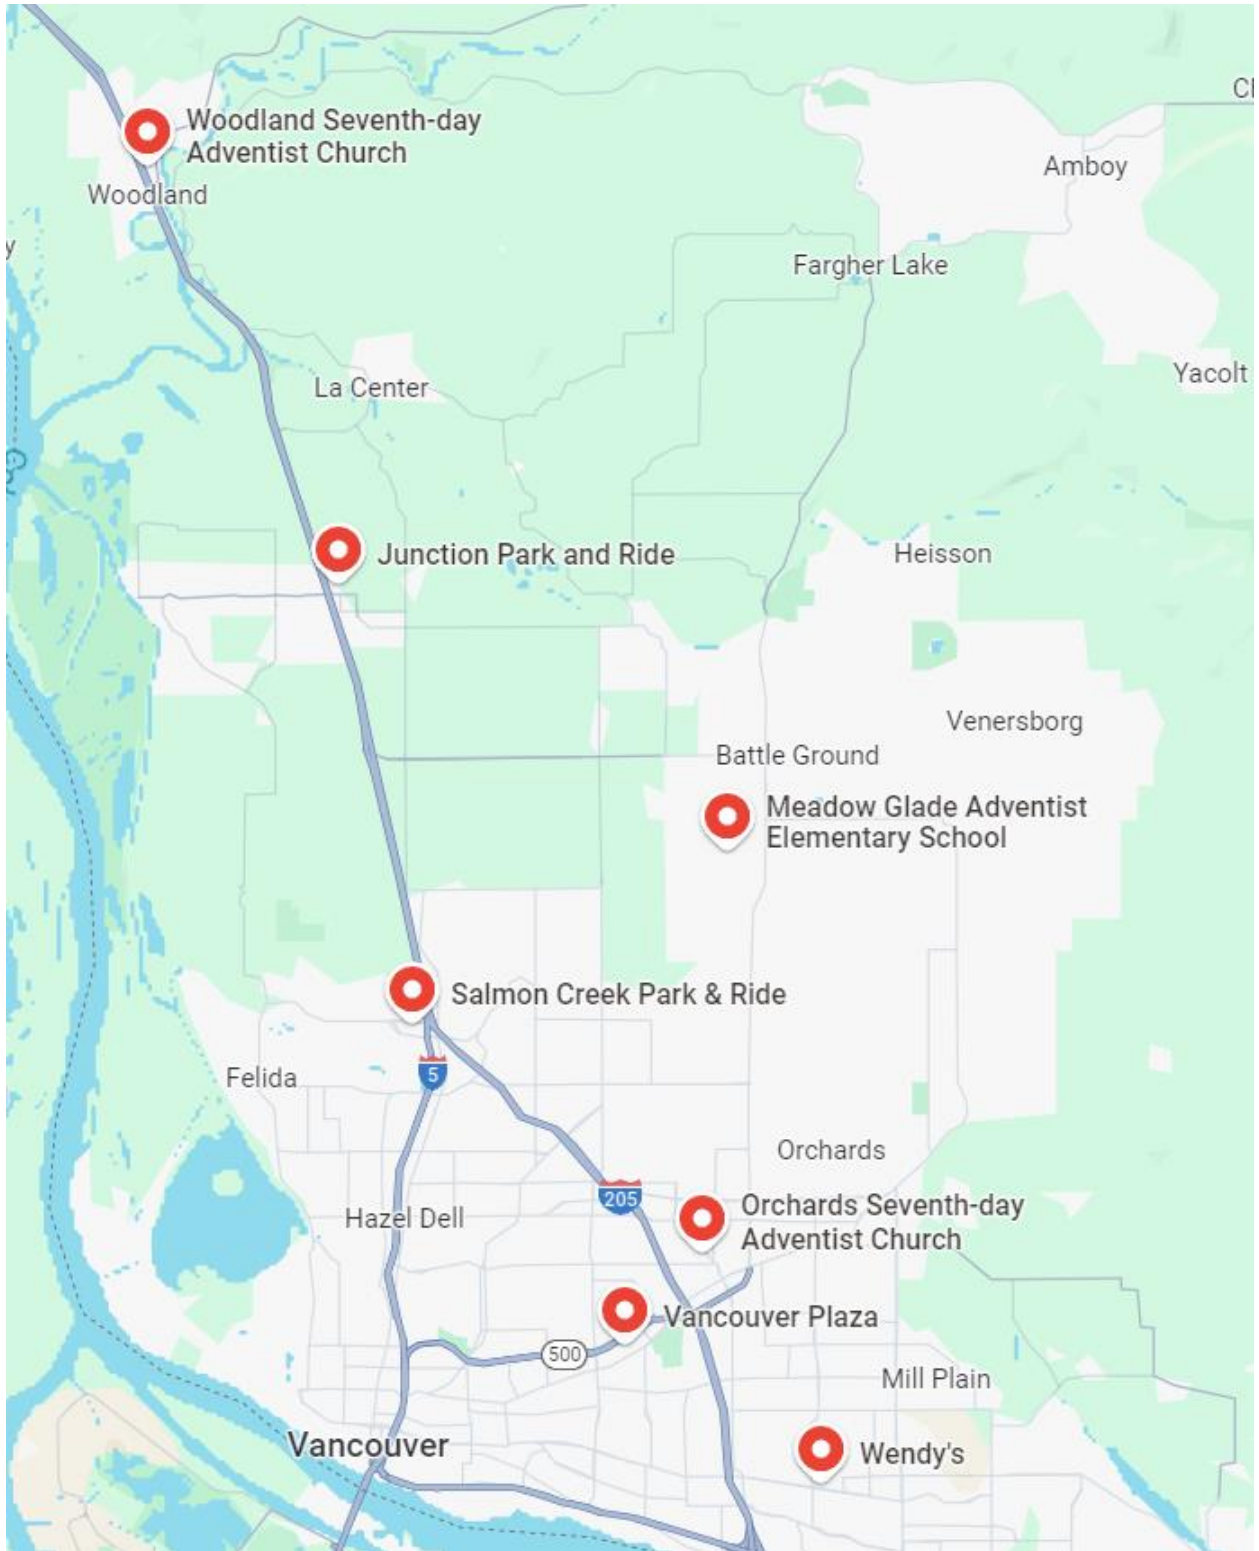

2024-2025 Bus Schedule

2024-2025 Bus Schedule

Morning Bus Route	Bus Leave Times	Late Start
<p><u>Wendy's Parking Lot:</u> 13723 SE Mill Plain Blvd, Vancouver, WA</p>	<p>Morning: 6:43 AM</p>	<p>Morning 8:43 AM</p>
<p><u>Vancouver Plaza:</u> 7809 NE Vancouver Plaza Dr., Vancouver, WA</p>	<p>Morning: 6:56 AM</p>	<p>Morning: 8:56 AM</p>
<p><u>Orchards SDA Church:</u> 6415 NE 102nd Ave, Vancouver, WA</p>	<p>Morning: 7:06 AM</p>	<p>Morning: 9:06 AM</p>
<p><u>Salmon Creek Park & Ride:</u> 1112 NE 136th St, Vancouver, WA</p>	<p>Morning: 7:21 AM</p>	<p>Morning: 9:21 AM</p>
<p><u>Woodland SDA Church:</u> 1300 Atlantic Ave, Woodland, WA</p>	<p>Morning: 7:40 AM</p>	<p>Morning: 9:40 AM</p>
<p><u>Junction Park & Ride:</u> 6370 Pioneer St, Ridgefield, WA</p>	<p>Morning: 7:53 AM</p>	<p>Morning: 9:53 AM</p>

<p>Route 1-6 Fred Thomas (360)609-0406</p>	<p>*Must arrive 5-10 minutes early to bus routes. Bus cannot wait past scheduled time without delaying remaining stops</p> <p>*Bus Routes Have Changed. Check Map for your nearest Pickup/Dropoff</p>
--	--